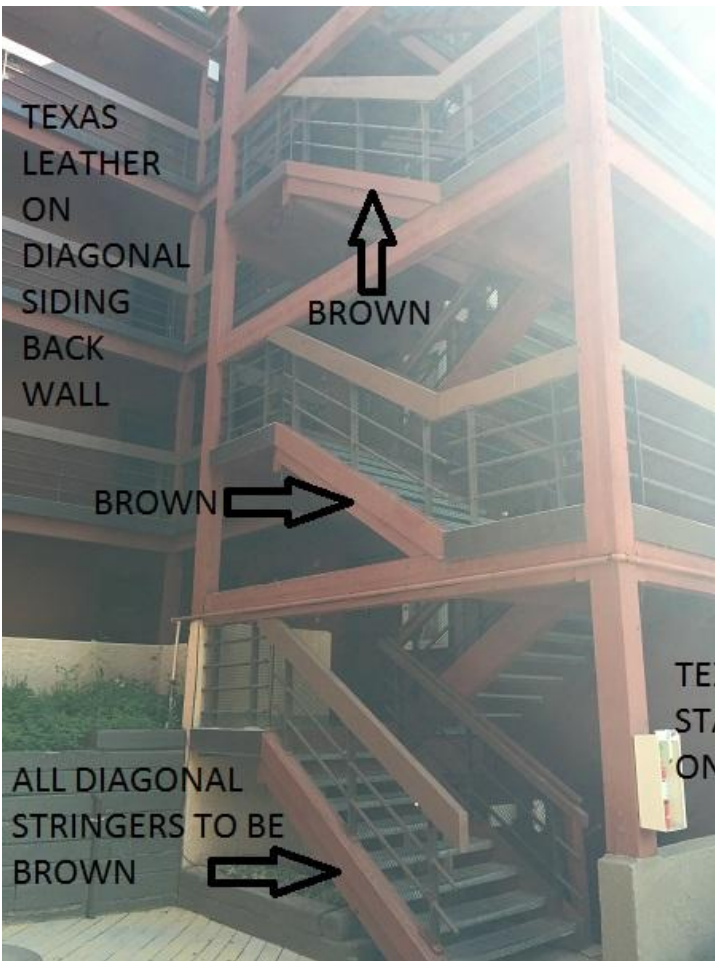

KPD STUDIOS