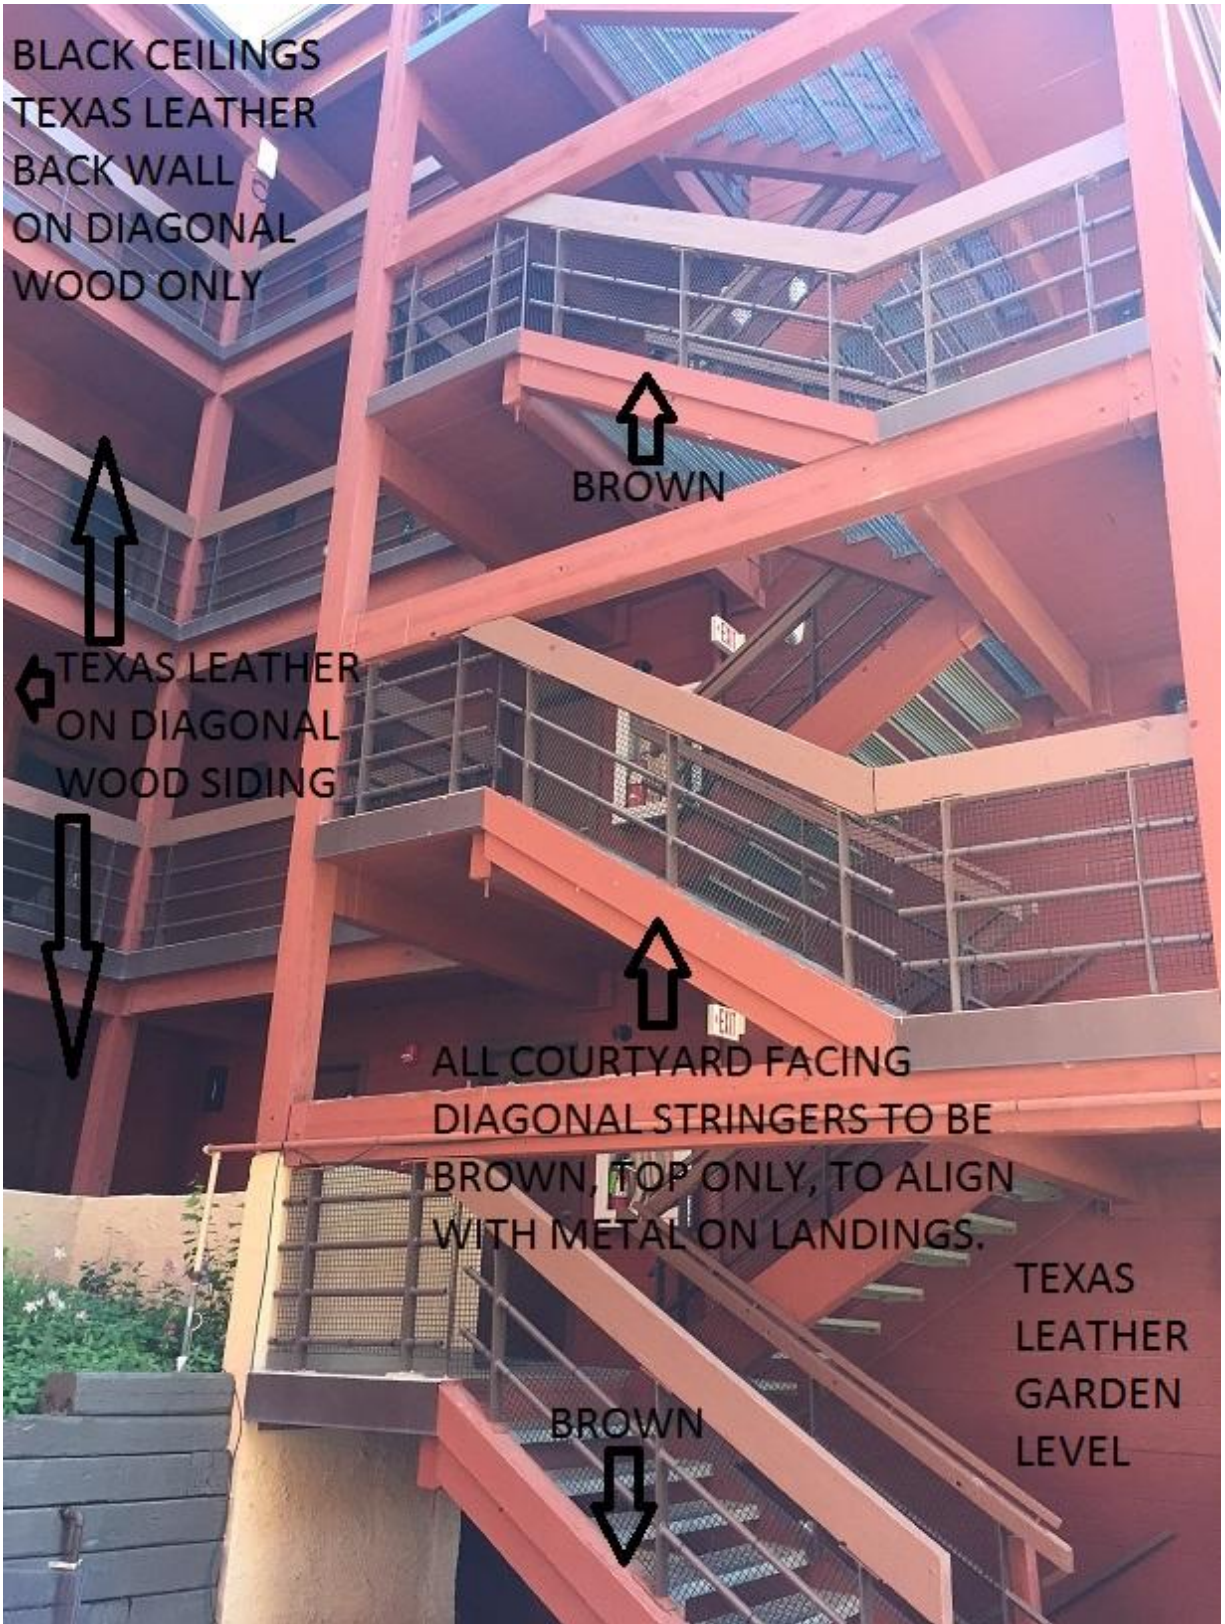

Wood Creek Paint Schematic

General Note:

All existing red goes to black with the exception of the following in photos below.

SATIN NICKEL SILVER PAINT:

KPD STUDIOS

ALL BROWN TO GO TO CUSTOM BROWN TO MATCH CHIMNEY STACKS
ALL RED TO GO TO BLACK EXCEPT THE FOLLOWING NOTED HERE:

BLACK CEILINGS
TEXAS LEATHER
BACK WALL
ON DIAGONAL
WOOD ONLY

TEXAS LEATHER
ON DIAGONAL
WOOD SIDING

BROWN

ALL COURTYARD FACING
DIAGONAL STRINGERS TO BE
BROWN, TOP ONLY, TO ALIGN
WITH METAL ON LANDINGS.

TEXAS
LEATHER
GARDEN
LEVEL